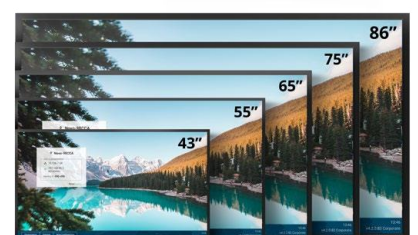

The NovoDisplay DK series is an Ultra HD 4K professional display for signage applications in landscape or portrait mode.

With built-in NovoDS it is easy to create, publish and manage promotional announcements and company messages.

For meetings, the display can easily be switched to 'presentation' mode featuring NovoConnect wireless collaboration.

This series is available in various display sizes, suitable for commercial applications such as hospitality, retail, education and business.