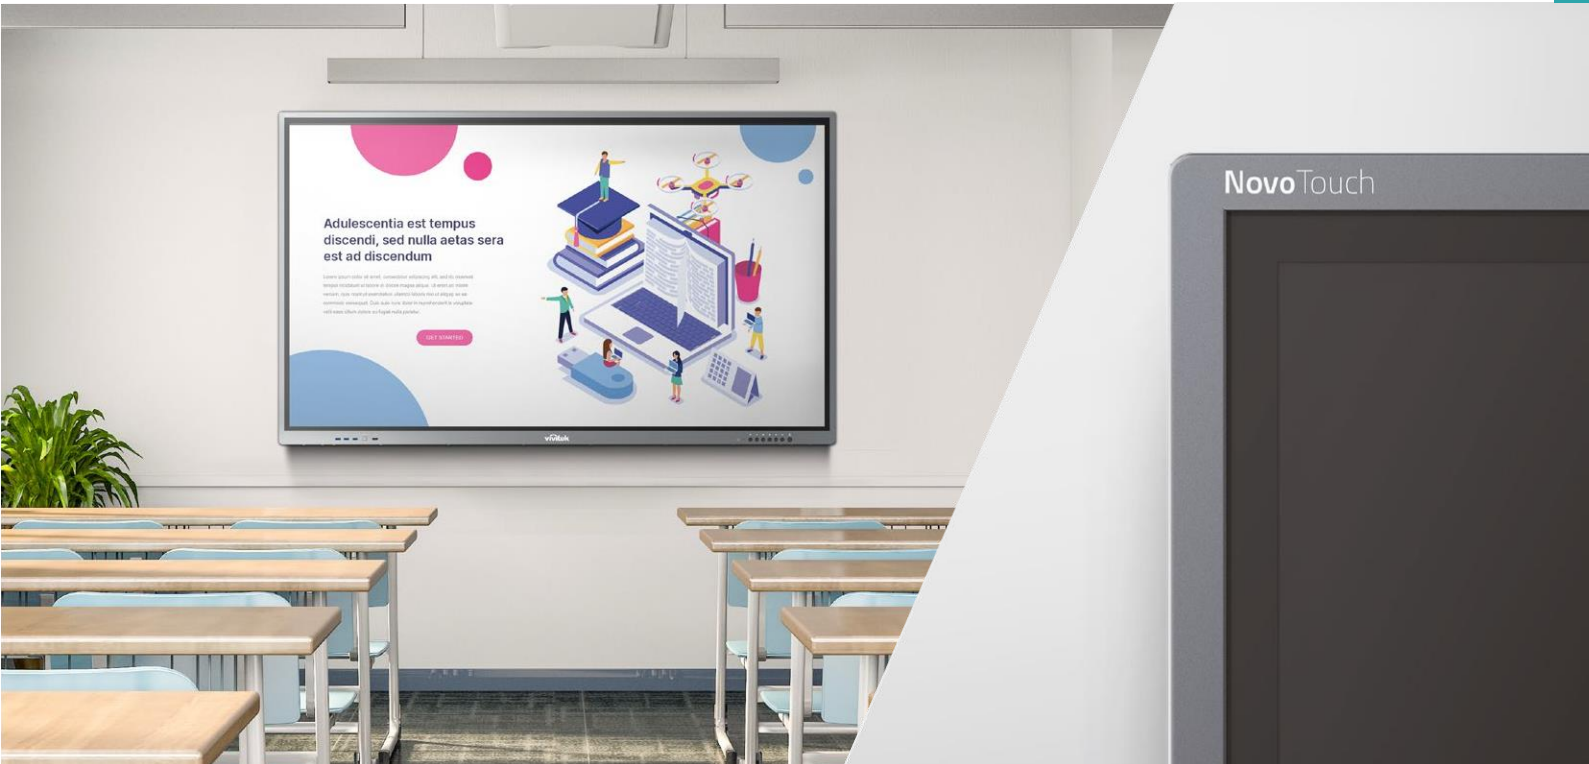

### Collaborative Touch Panel

Wireless Collaboration  
Digital Whiteboard

The NovoTouch BK series is a 4K-UHD collaborative touch display solution that is perfect for education, but also for business meetings, available in 65", 75", and 86" display sizes.

The NovoConnect Wireless Collaboration will make it easy for any participant to share their device screen on the NovoTouch BK display.

The digital whiteboard function completes the classroom experience with a flawless touch annotation for a truly interactive session.