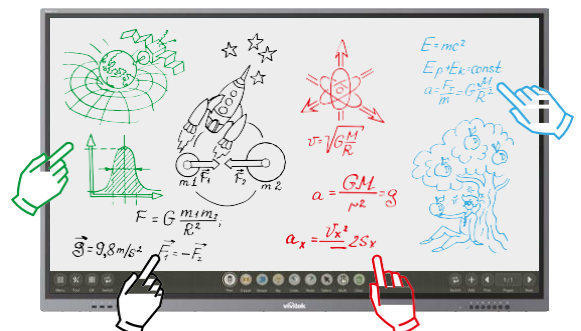

Digital Whiteboard

The BK series supports 40-point interactive touch capability. The digital whiteboard enables flawless annotation, highlighting and screen capture for easy sharing.